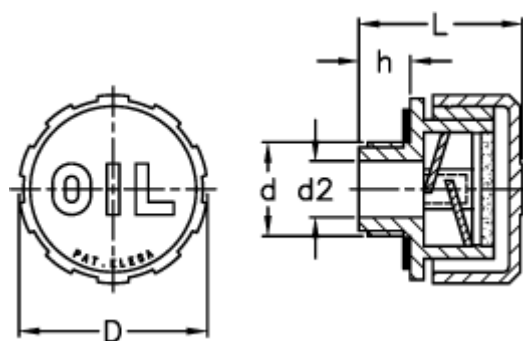

Data Sheet

Article number: 2311053971

Description: E+G Breather plug
SFP.30-18x1,5+F FIL

Measures

D = 31

d = M18x1,5

d2 = 10

h = 9.5

L = 29.5